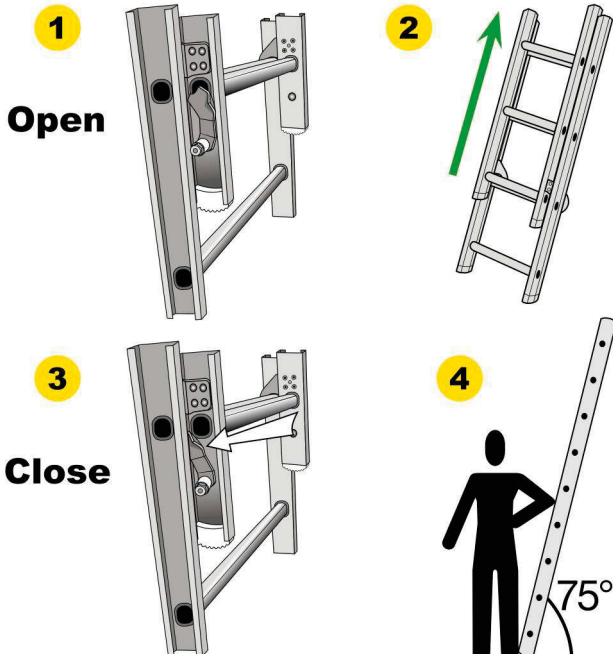

wibe
LADDERS

WTB SF2
727660

www.hultaforsgroup.com

PROF PROF+

HOME

HOME

PROF PROF+

PROF