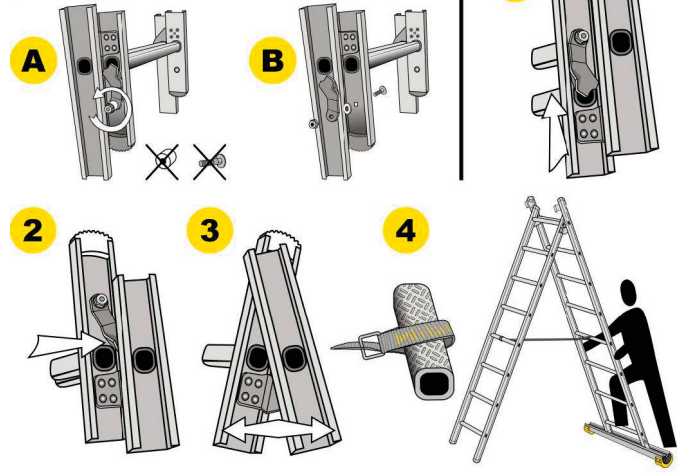

wibe
LADDERS

WTB SF2
727660

www.hultaforsgroup.com

PROF PROF+

HOME

HOME

PROF PROF+

PROF