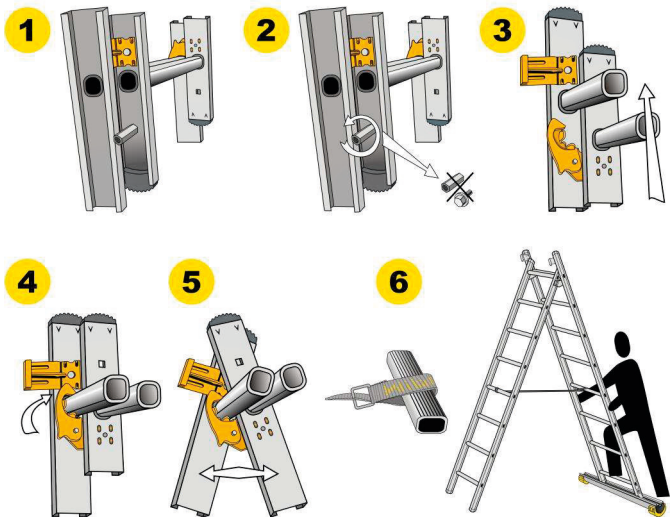

www.hultaforsgroup.com/ladderguide